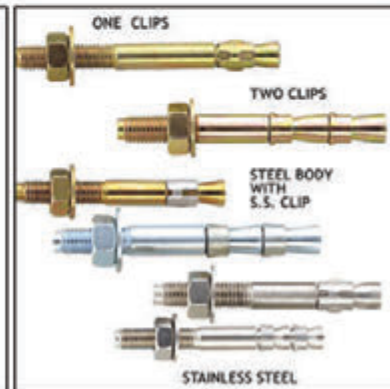

# NUT & BOLT

Allen Set Screw

Cap\_Nuts

Drop in Anchor

Fix Bolts With Hook

Sleeve Anchor 1

Sleeve Anchor Bolt

Sleeve Anchor Eye Bolt